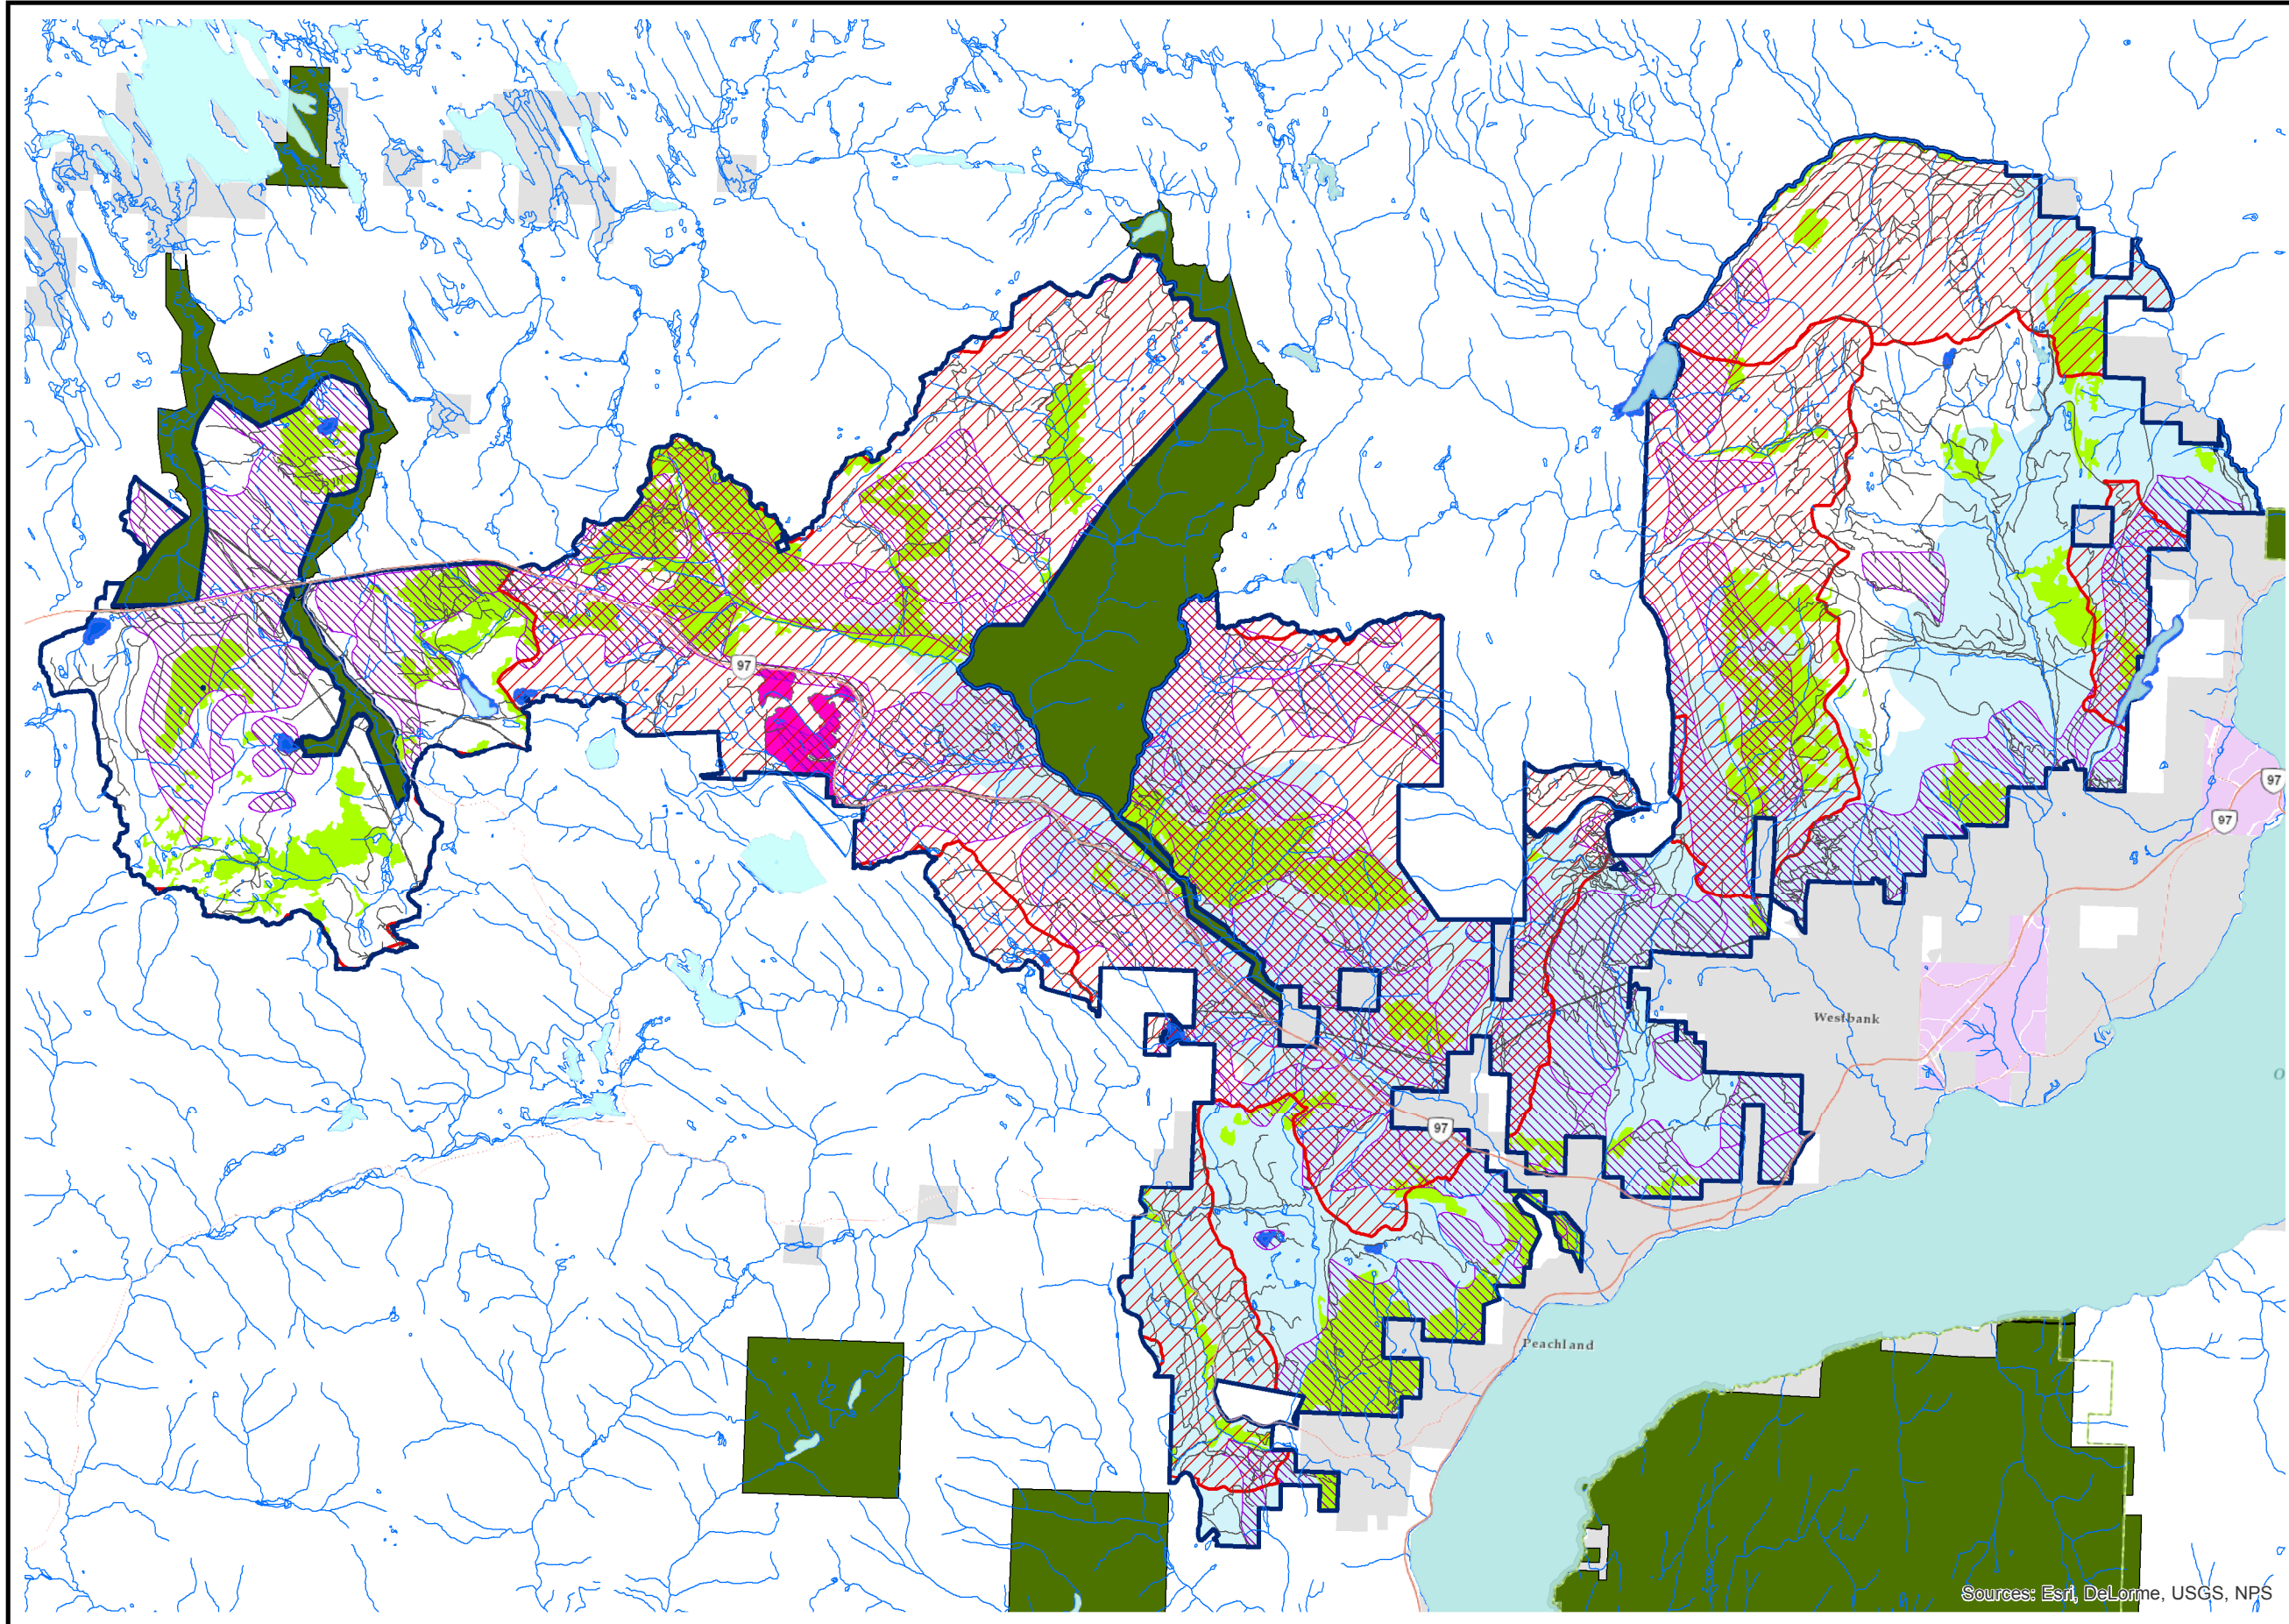

Westbank Forest Development Unit

N

Legend

- Westbank FDU
- Roads_Westbank
- Community Watersheds
- Westbank Scenic Areas
- L1Lakes
- Old Growth Management Areas
- Westbank Declared Areas
- Ungulate Winter Range
- Parks
- Private Land
- IR

0 0.5 1 2 3 4 Kilometers

Sources: Esri, DeLorme, USGS, NPS

WESTBANK FIRST NATION