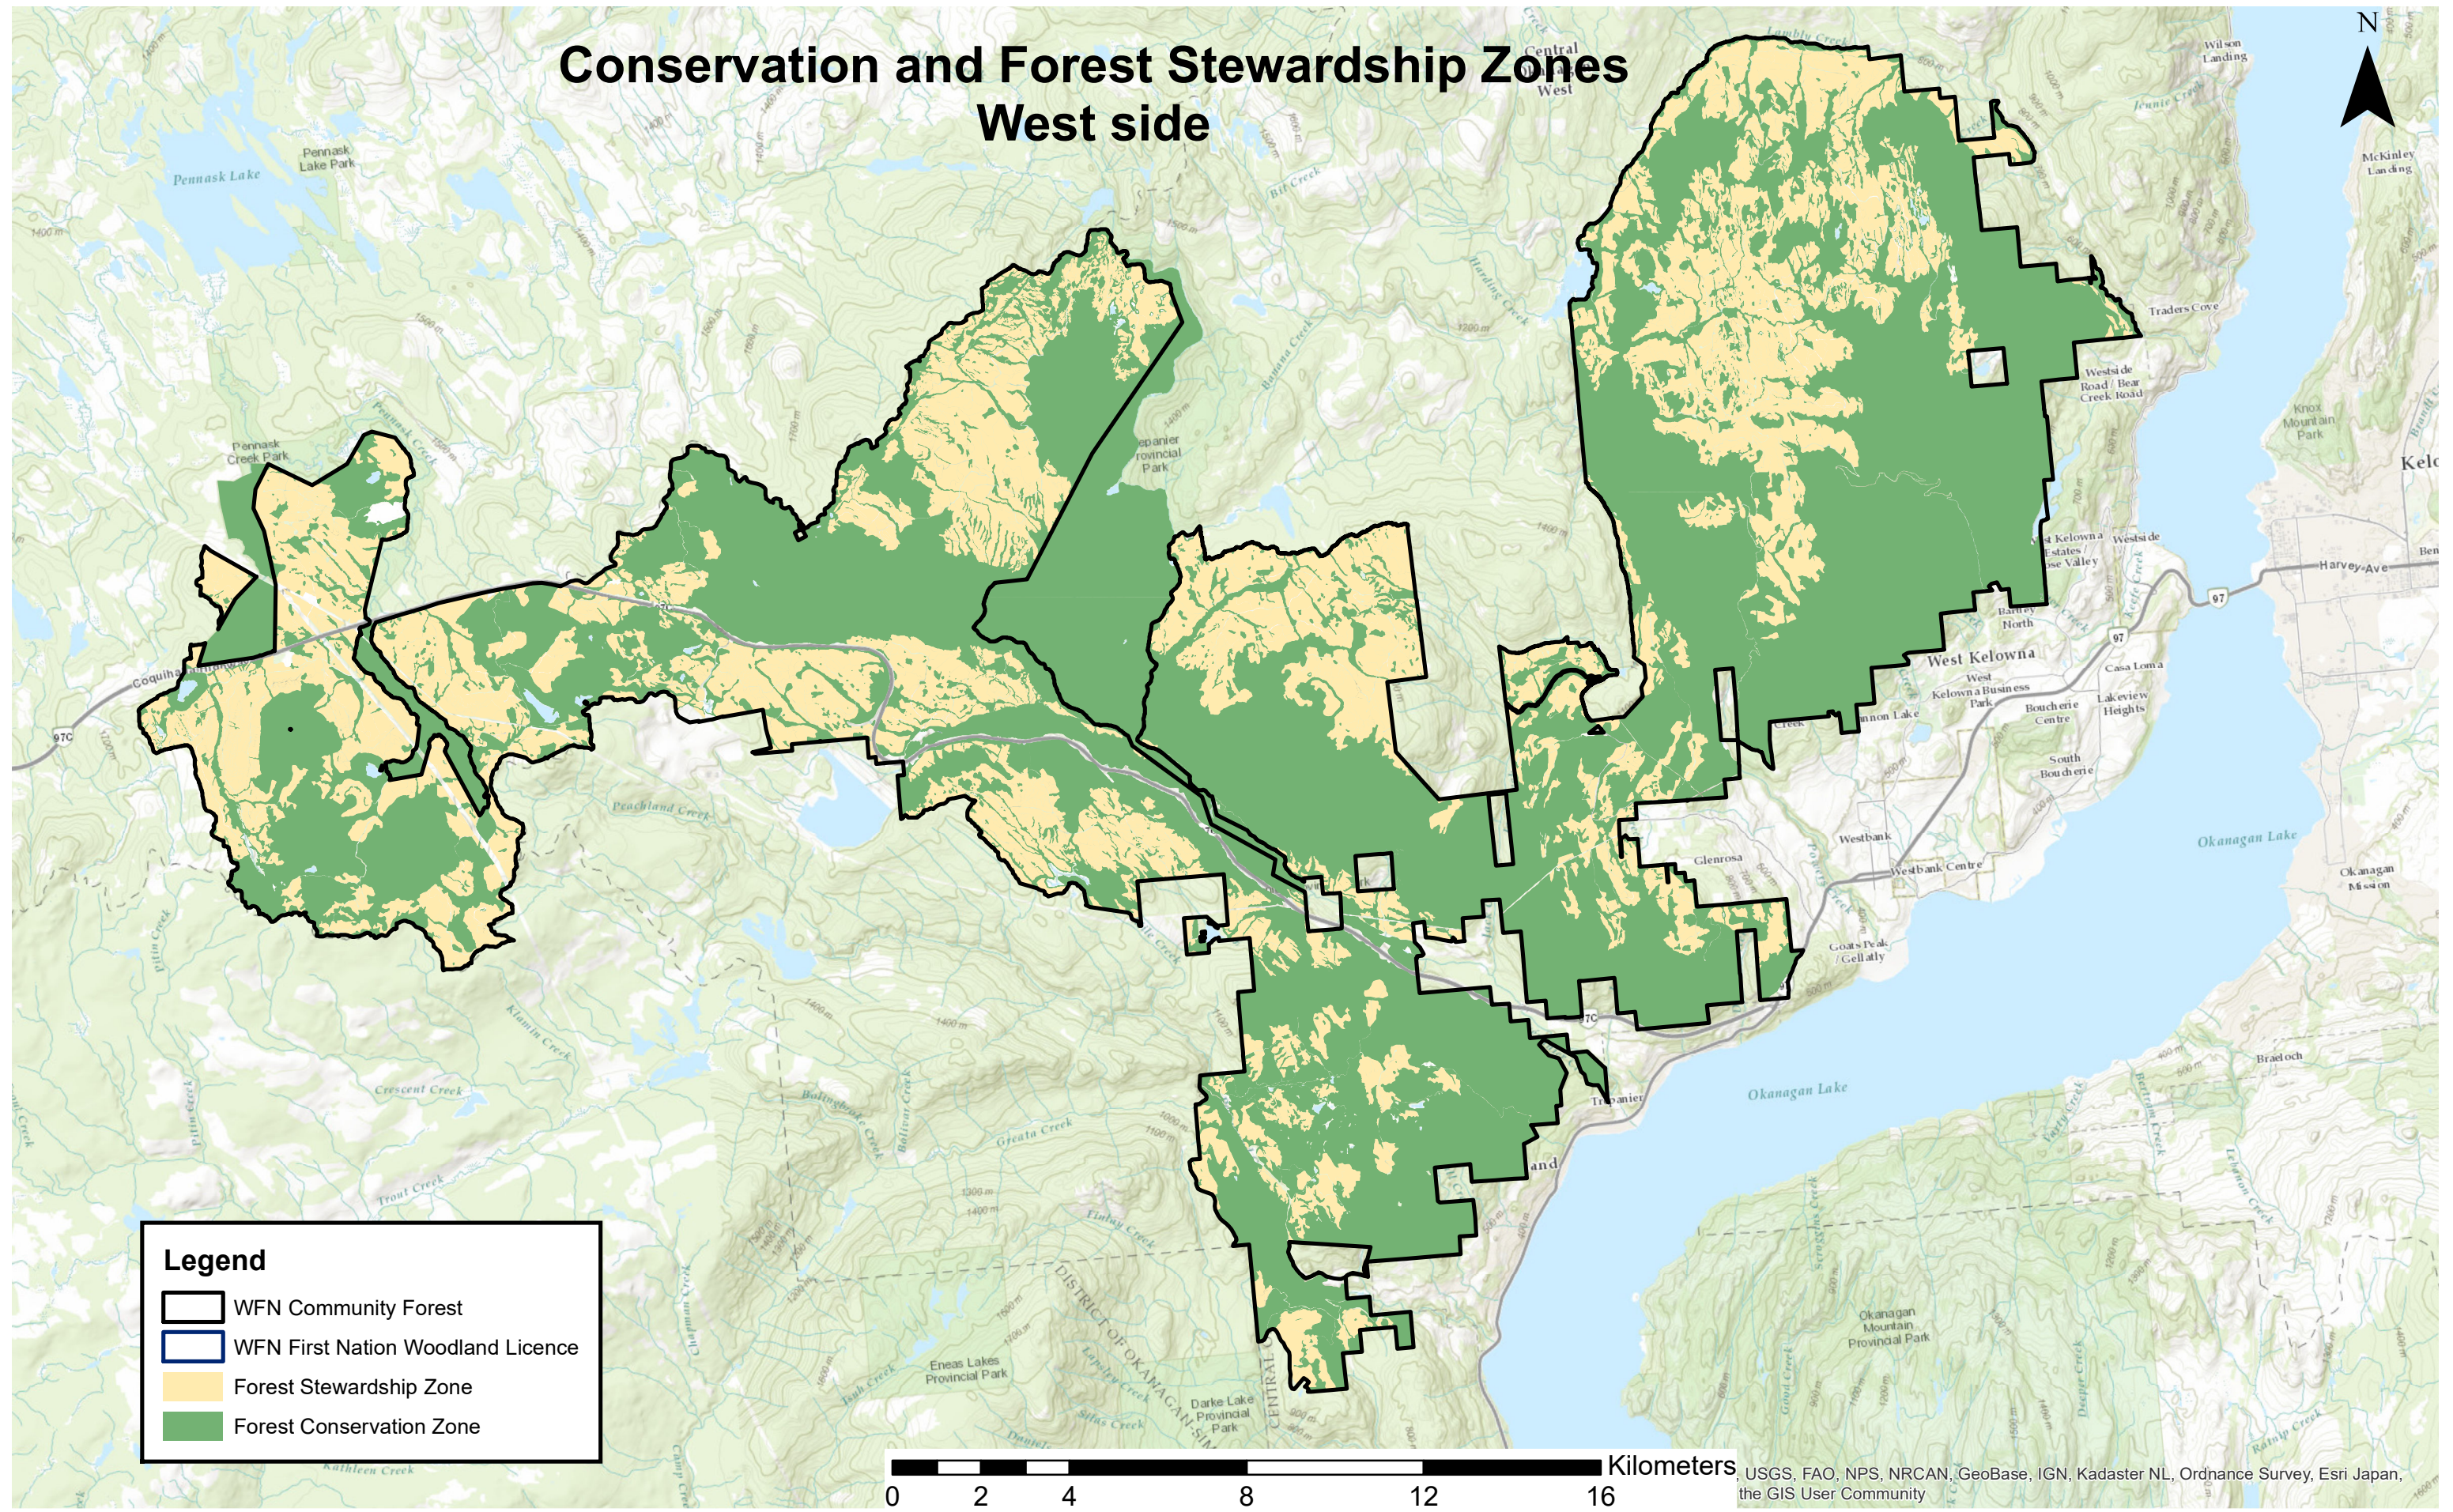

# Conservation and Forest Stewardship Zones West side

**Legend**

-  WFN Community Forest
-  WFN First Nation Woodland Licence
-  Forest Stewardship Zone
-  Forest Conservation Zone

Kilometers USGS, FAO, NPS, NRCAN, GeoBase, IGN, Kadaster NL, Ordnance Survey, Esri Japan, the GIS User Community