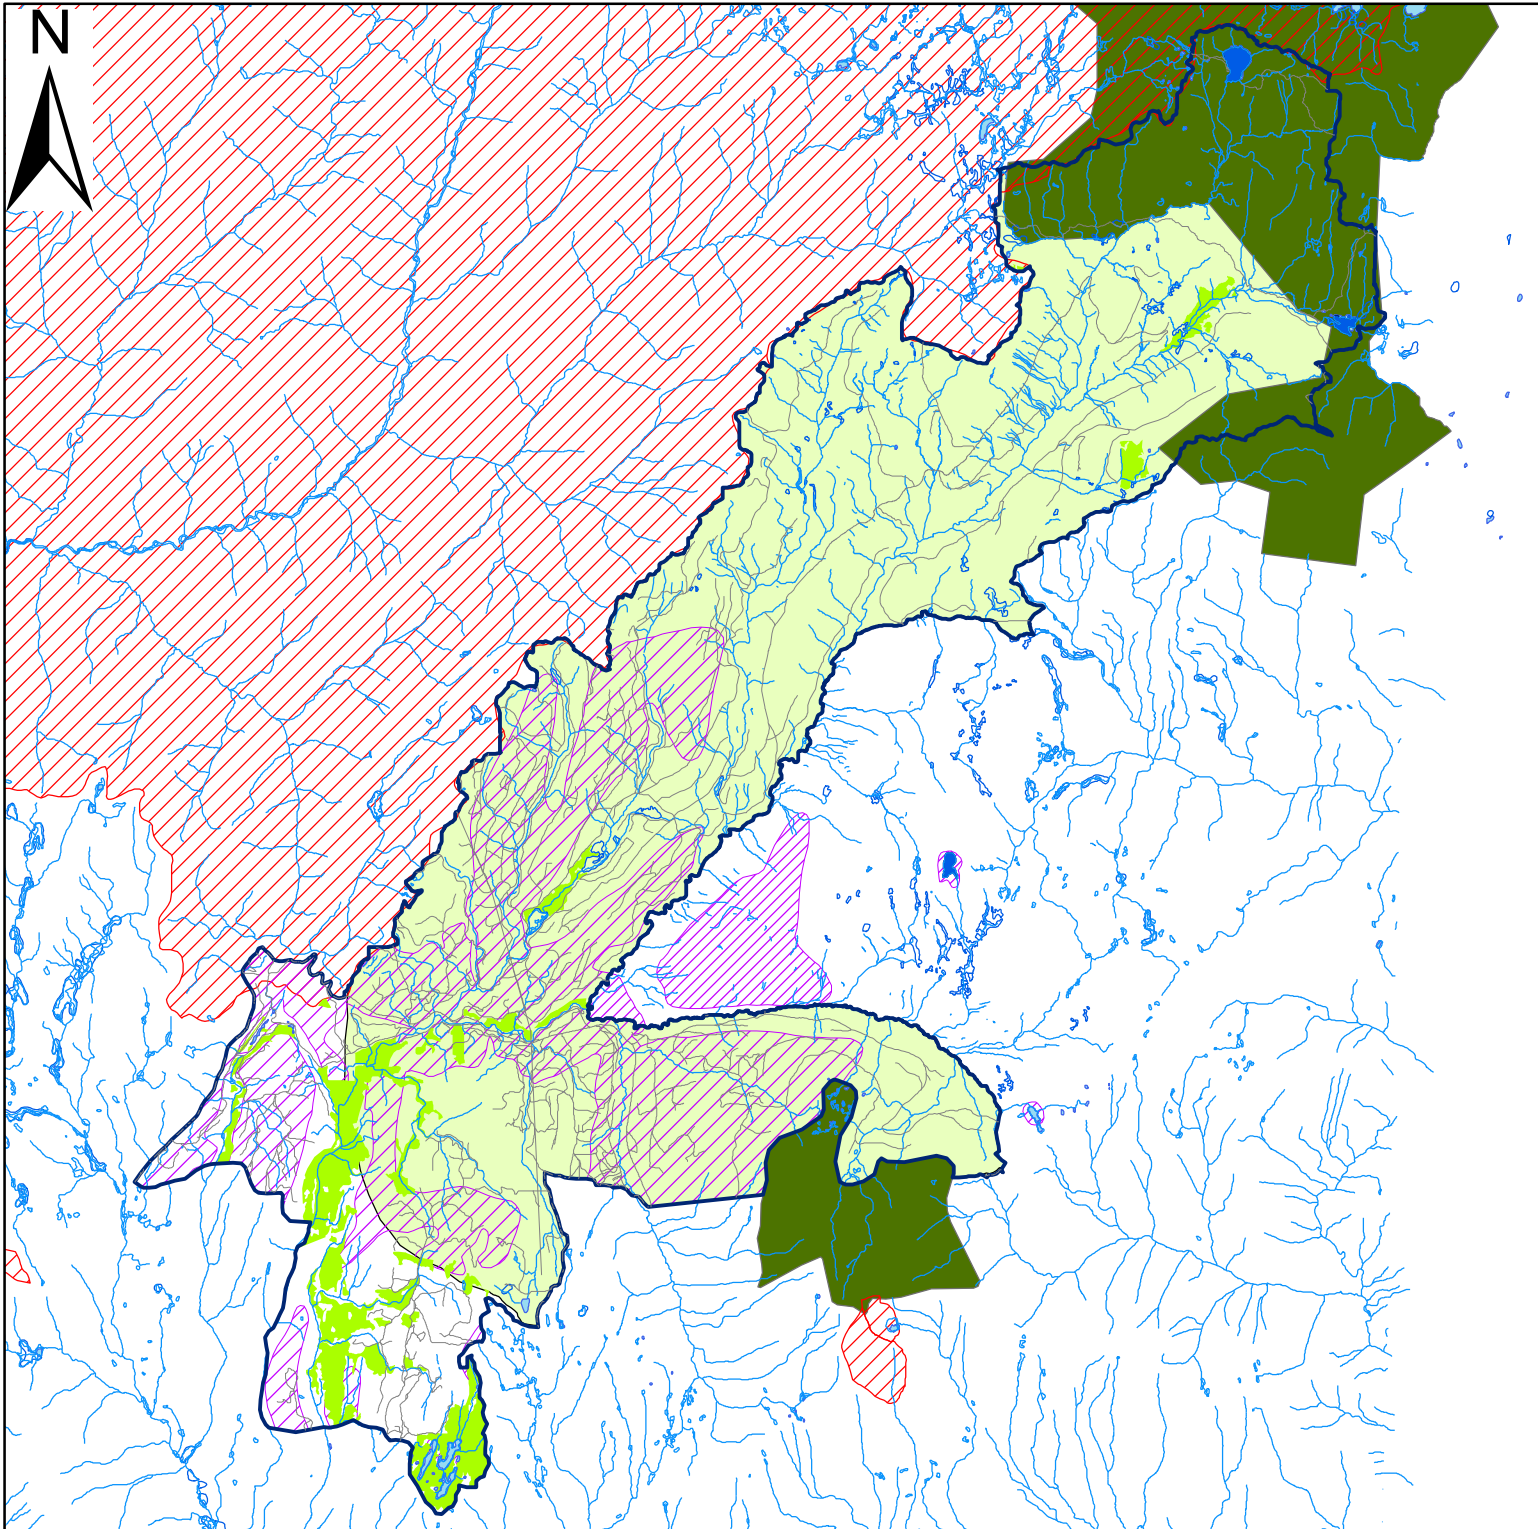

West Kettle Forest Development Unit

1:140,000