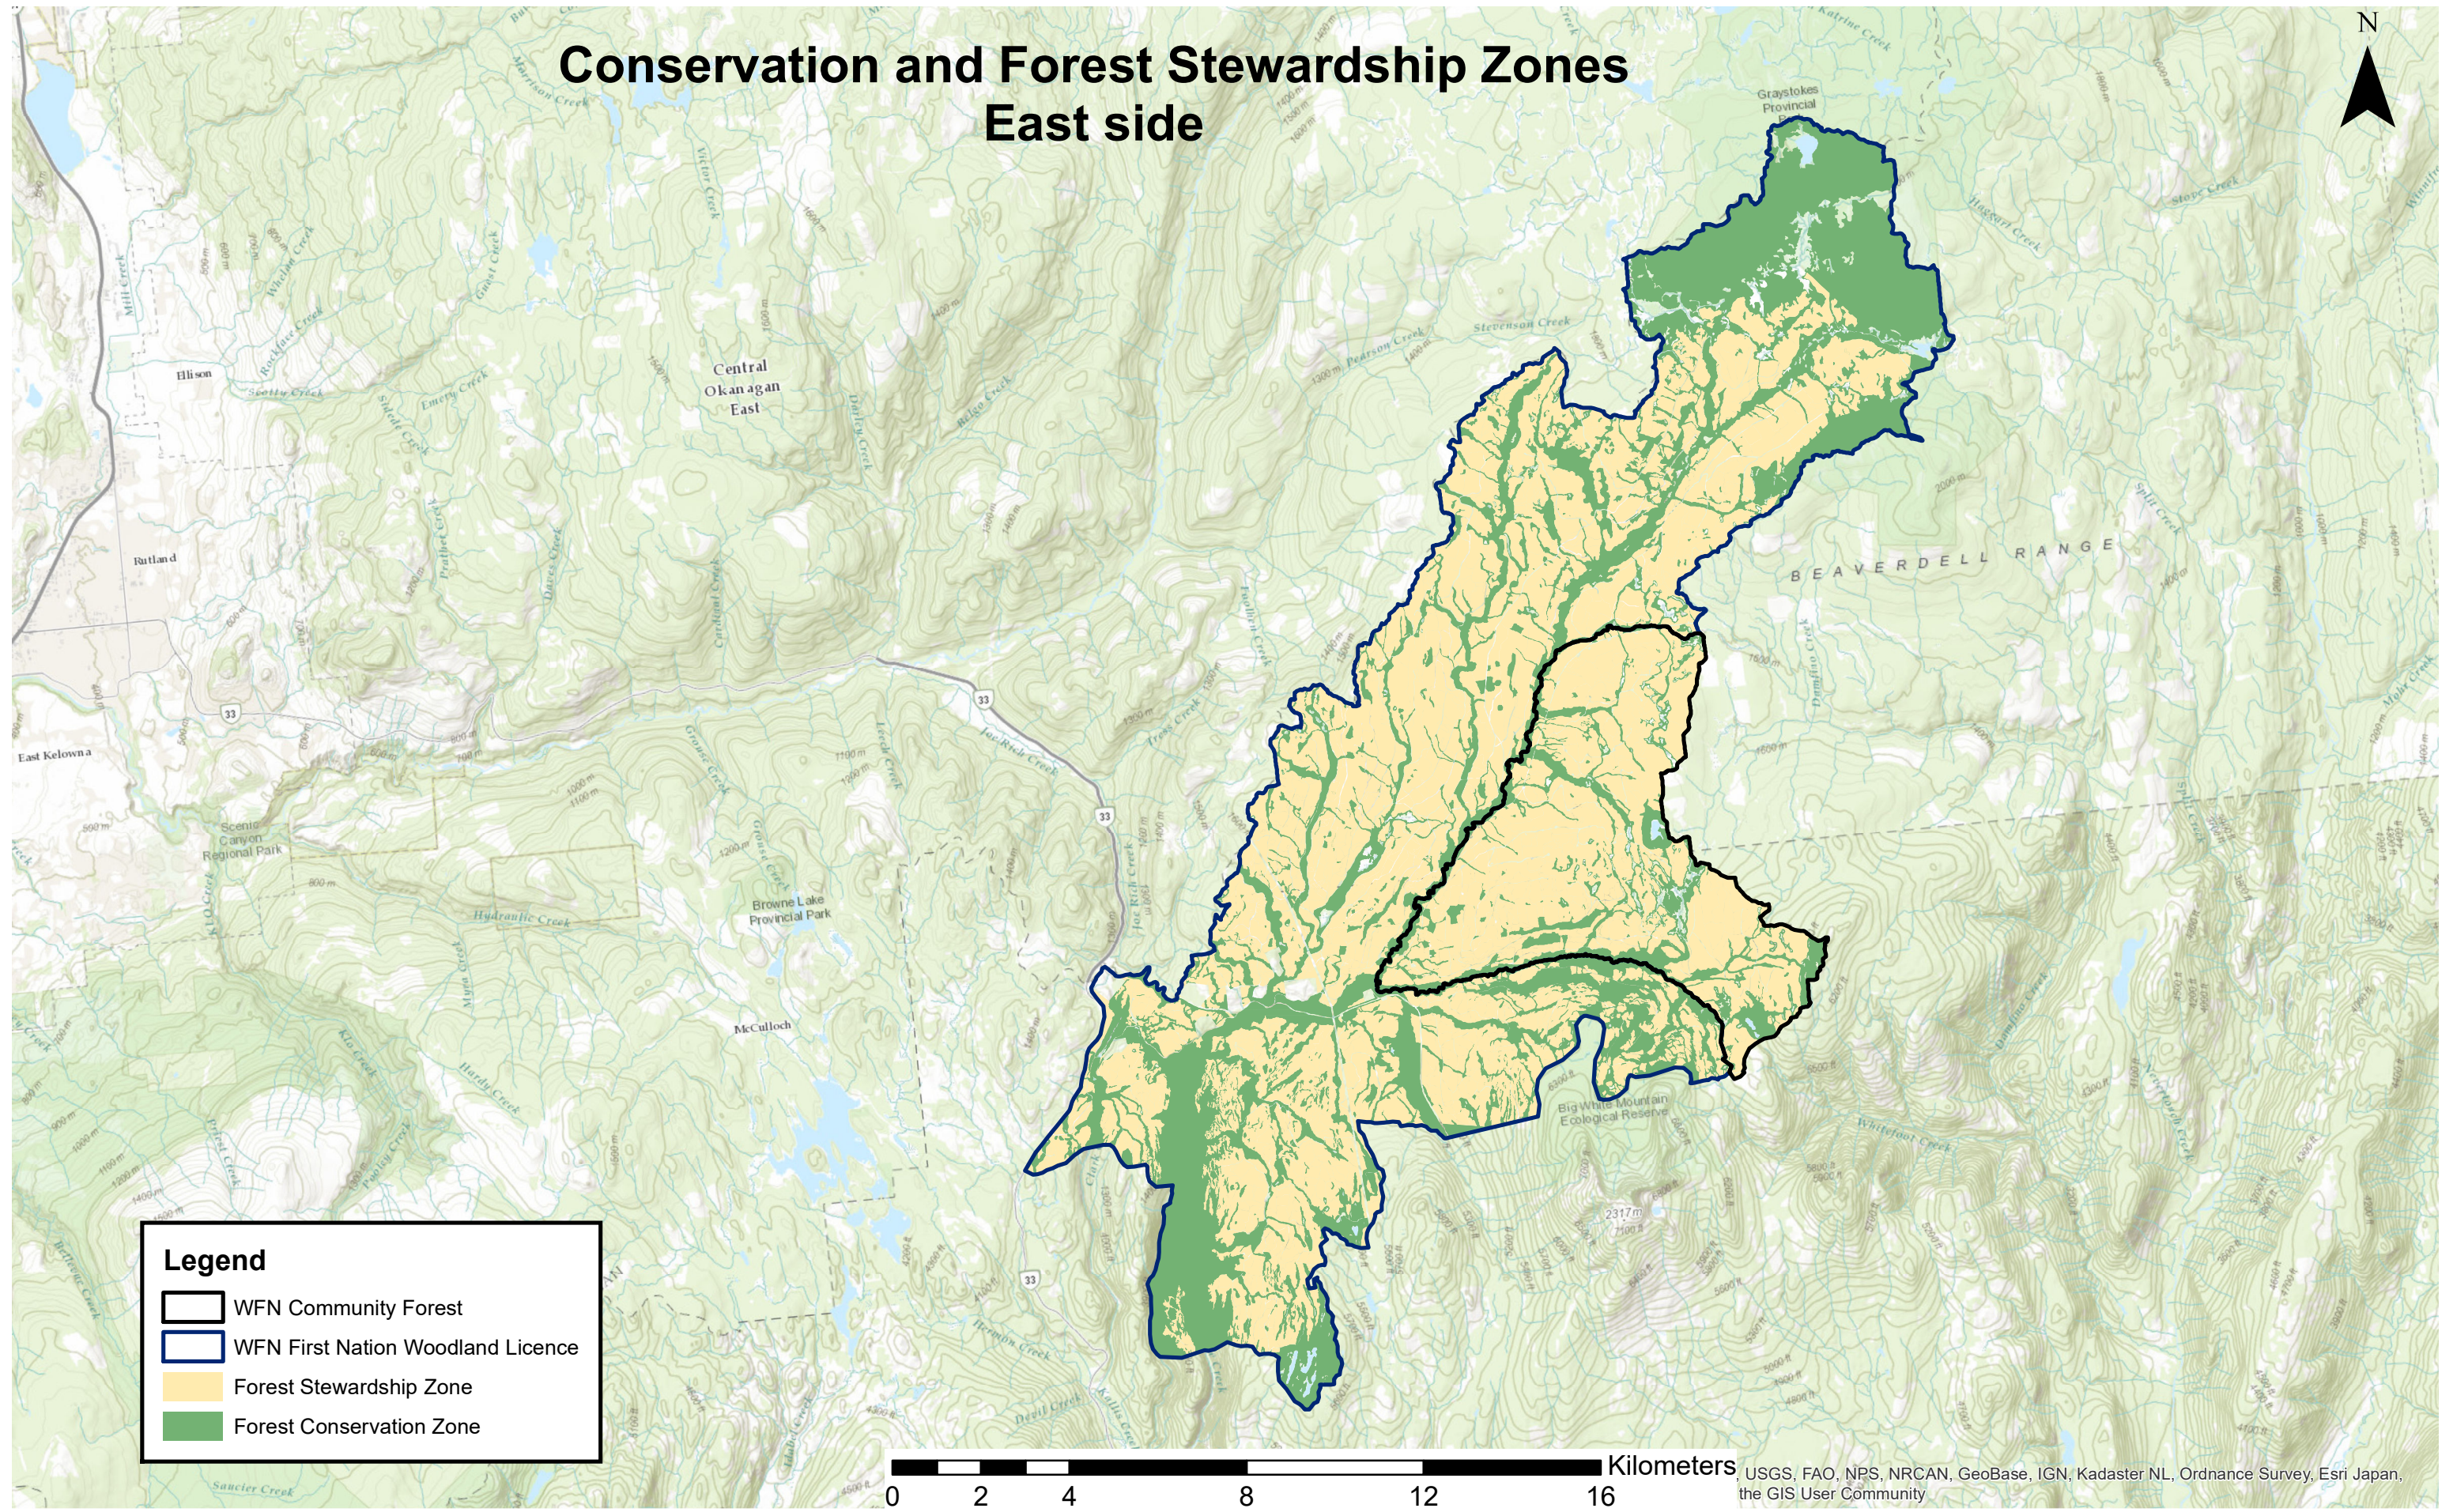

Conservation and Forest Stewardship Zones East side

Legend

-  WFN Community Forest
-  WFN First Nation Woodland Licence
-  Forest Stewardship Zone
-  Forest Conservation Zone

Kilometers USGS, FAO, NPS, NRCAN, GeoBase, IGN, Kadaster NL, Ordnance Survey, Esri Japan, the GIS User Community