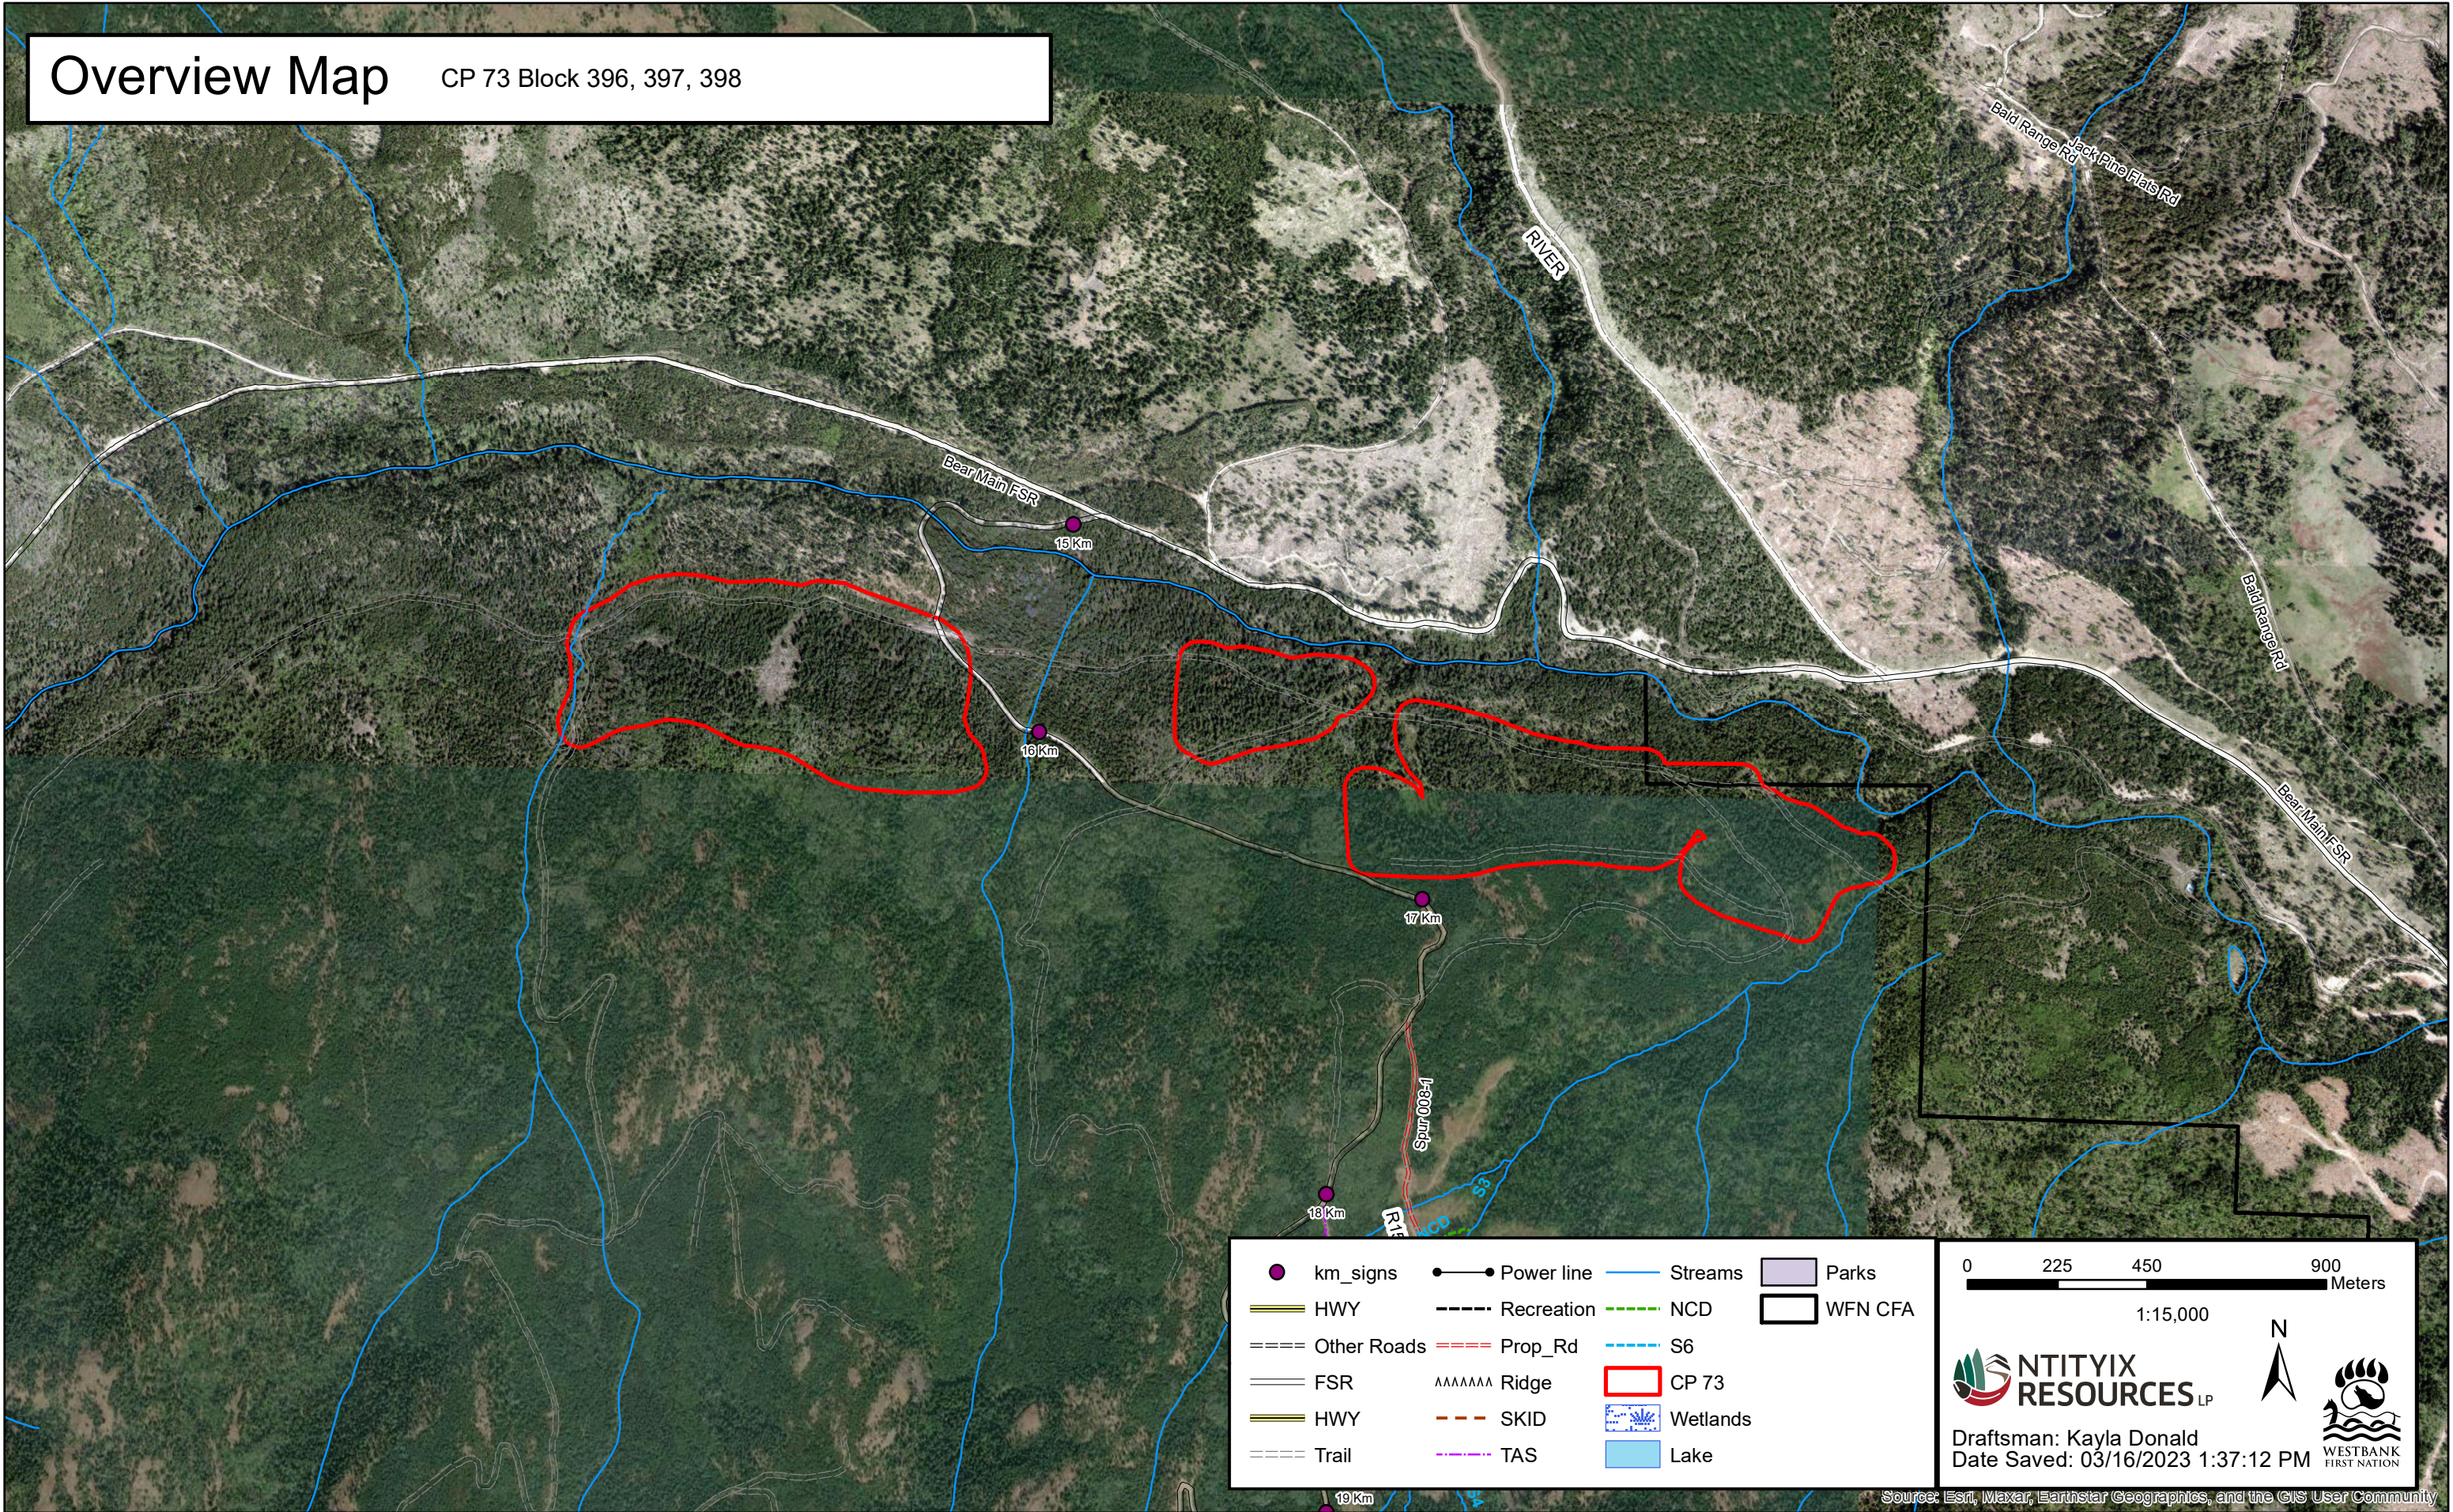

# Overview Map

CP 73 Block 396, 397, 398

km_signs	Power line	Streams	Parks
HWY	Recreation	NCD	WFN CFA
Other Roads	Prop_Rd	S6	
FSR	Ridge	CP 73	
HWY	SKID	Wetlands	
Trail	TAS	Lake	

**NTITYIX RESOURCES LP**

Draftsman: Kayla Donald  
Date Saved: 03/16/2023 1:37:12 PM

Source: Esri, Maxar, Earthstar Geographics, and the GIS User Community