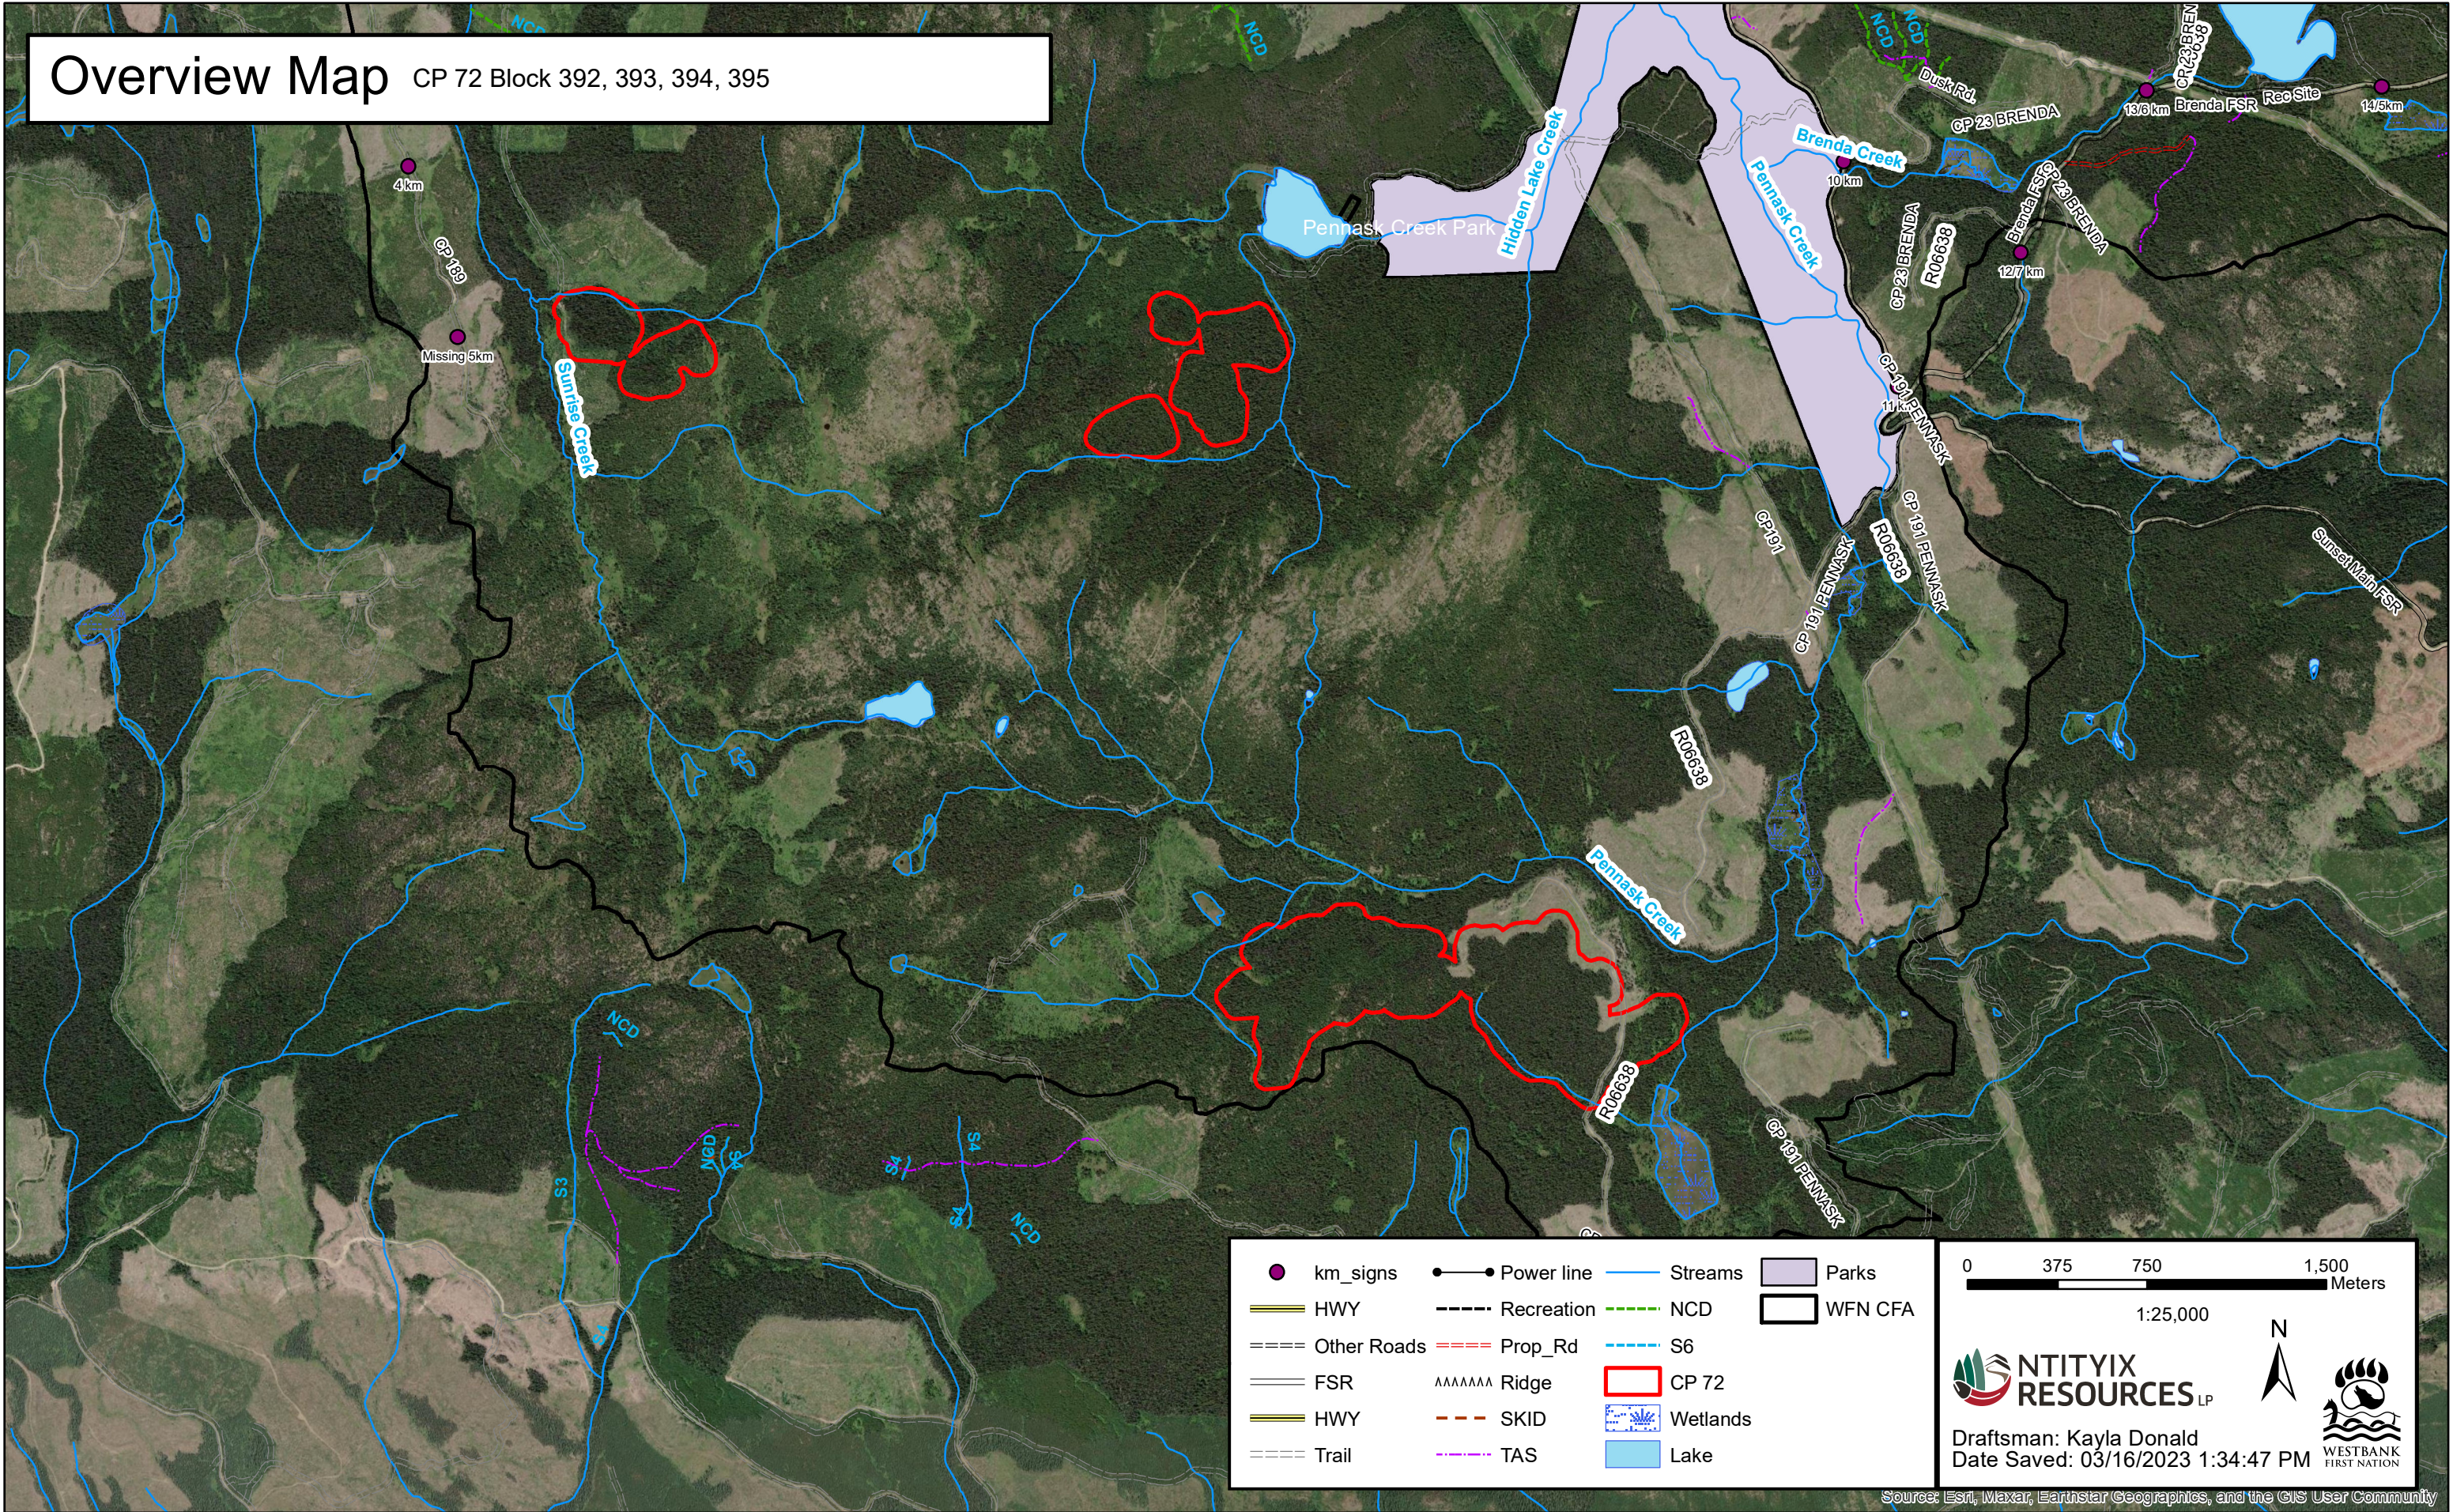

# Overview Map CP 72 Block 392, 393, 394, 395

km_signs	Power line	Streams	Parks
HWY	Recreation	NCD	WFN CFA
Other Roads	Prop_Rd	S6	
FSR	Ridge	CP 72	
HWY	SKID	Wetlands	
Trail	TAS	Lake	

Draftsman: Kayla Donald
   
 Date Saved: 03/16/2023 1:34:47 PM

Source: Esri, Maxar, Earthstar Geographics, and the GIS User Community