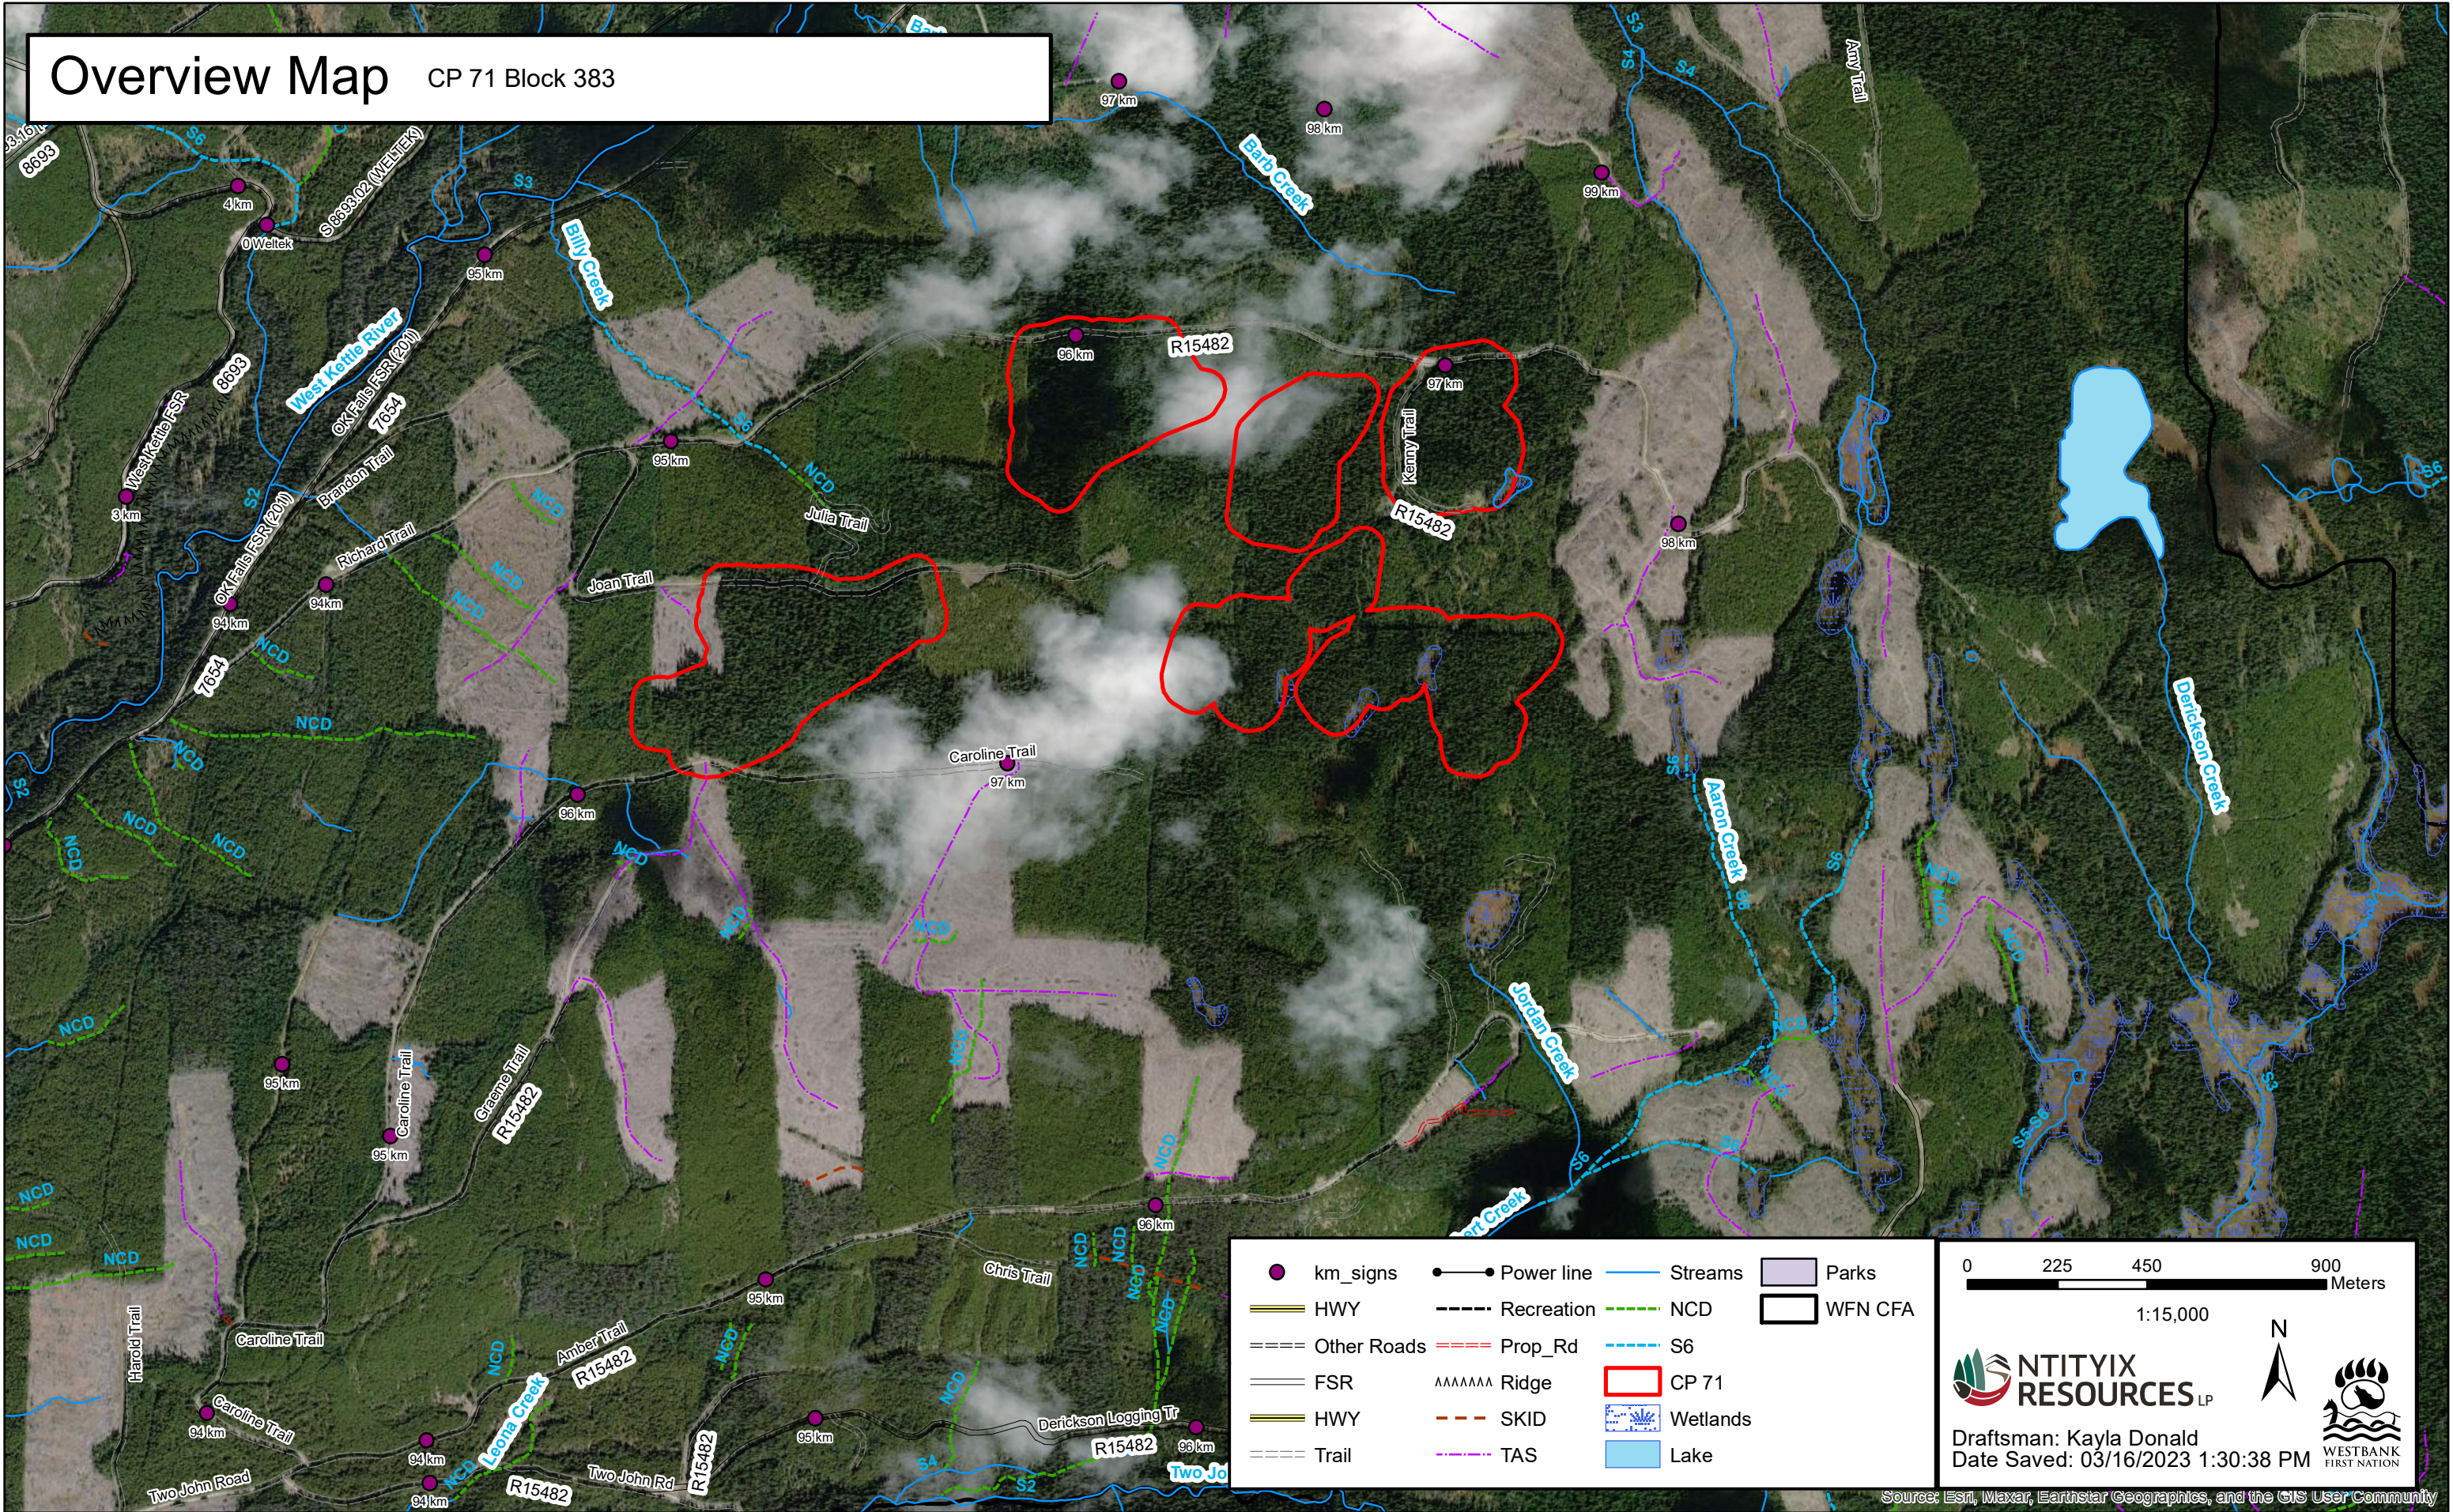

# Overview Map CP 71 Block 383

● km_signs	—●— Power line	— Streams	■ Parks
— HWY	- - - - - Recreation	- - - - - NCD	□ WFN CFA
- - - - - Other Roads	- - - - - Prop_Rd	- - - - - S6	
— FSR	AAAAAAA Ridge	■ Wetlands	
— HWY	- - - - - SKID	■ Lake	
- - - - - Trail	- - - - - TAS		
	■ CP 71		

0 225 450 900 Meters

1:15,000

**NTITYIX RESOURCES LP**

Draftsman: Kayla Donald  
Date Saved: 03/16/2023 1:30:38 PM

**WESTBANK FIRST NATION**

Source: Esri, Maxar, Earthstar Geographics, and the GIS User Community