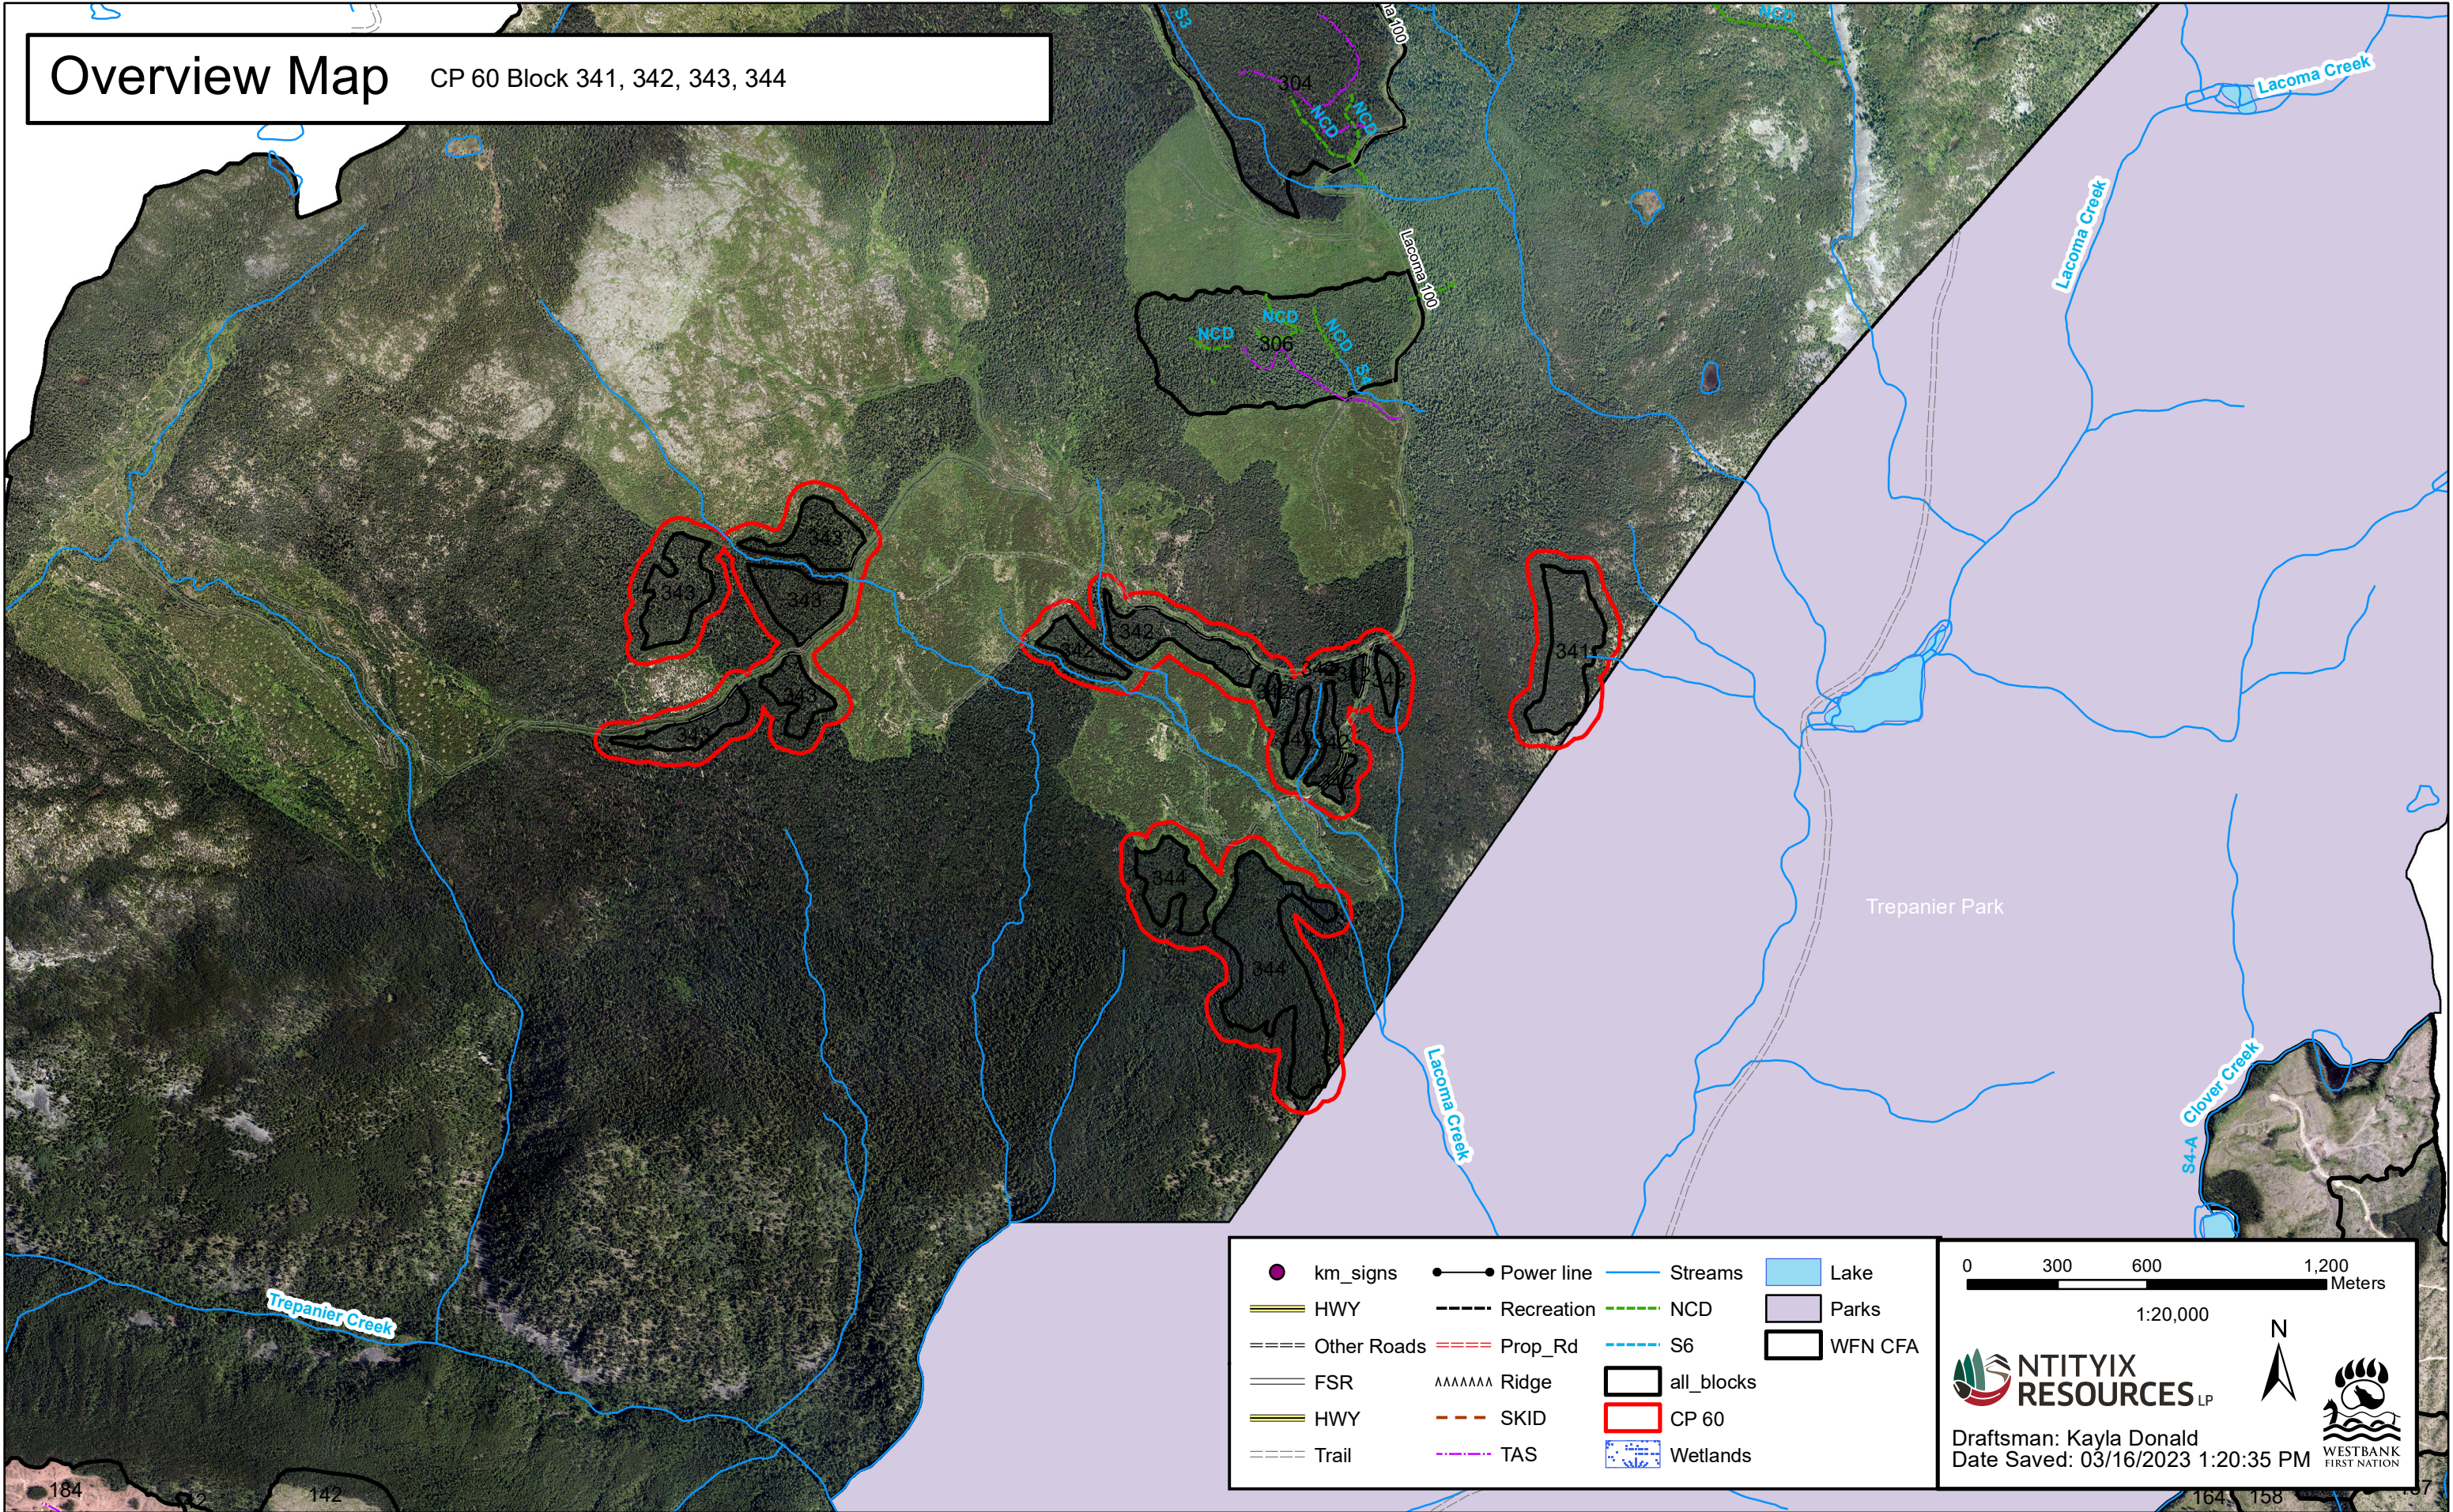

Overview Map

CP 60 Block 341, 342, 343, 344

● km_signs	● Power line	— Streams	■ Lake
== HWY	- - - Recreation	- - - NCD	■ Parks
==== Other Roads	- - - Prop_Rd	- - - S6	■ WFN CFA
— FSR	▲▲▲▲▲ Ridge	□ all_blocks	
== HWY	- - - SKID	□ CP 60	
==== Trail	- - - TAS	■ Wetlands	

NTITYIX RESOURCES LP

Draftsman: Kayla Donald
Date Saved: 03/16/2023 1:20:35 PM